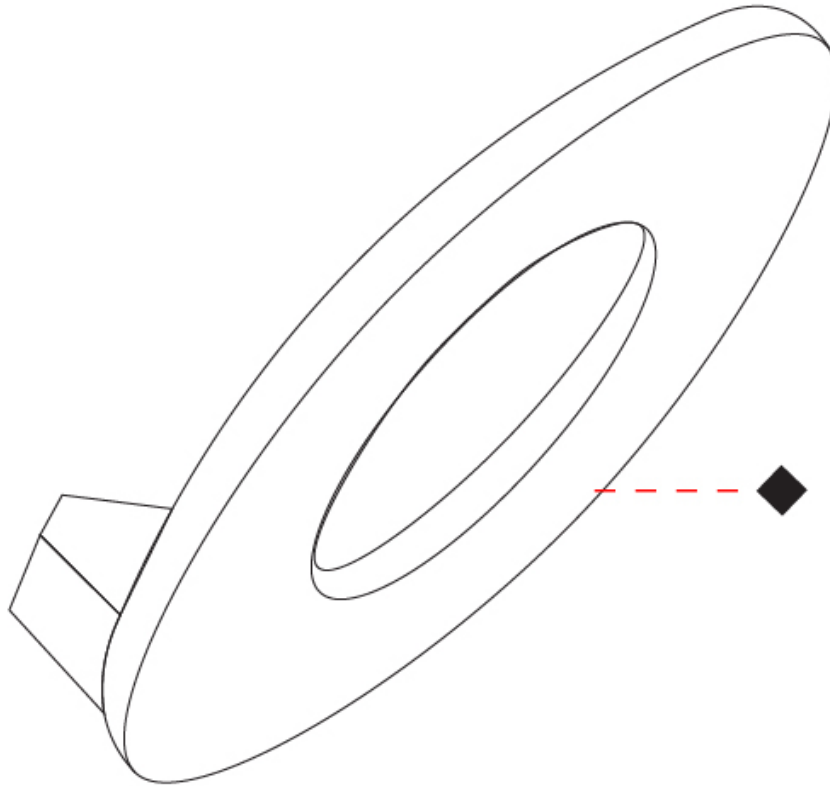

PASSEPARTOUT SURFACE

D33001-

PROJECT	_____
TYPE	_____
SPECIFIER	_____
QUANTITY	_____
DATE	_____