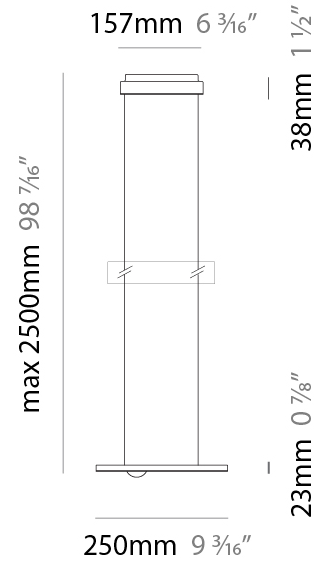

PASSEPARTOUT SUSPENSION

D31024-

base number   Finish
Options

1. To build a product code in our configurator select the specify button on the base model # product page
2. To build a manual product code on this datasheet choose from the options listed below in blue font and add the suffix to the base model #

GENERAL

Series: Passepartout
Brand: Cini & Nils
Division: Design
Mounting Type: Suspension
Mounting Location: Ceiling
Subcategory: Pendant

PHYSICAL

Shape: Round
Diameter (mm): 250
Diameter (in): 9 7/8
Height (mm): 23
Depth (mm): 23
Height (in): 7/8
Depth (in): 7/8
Max. Overall Height (mm): 2500
Max. Overall Height (in): 98 7/16
Light Distribution: Direct / Indirect
Weight (kg): 2
Weight (lbs): 4.4
Fixture Finish: [MBK](#) / [MWH](#) / [PCH](#) / [PGO](#)
Fixture Material: Aluminum

ELECTRICAL

Lamp Type: LED
Total Output Wattage (W): 9 (Dir) / 10 (Ind)
Dimming: Tri-Mode (Non-Dimming and Phase Dimming (120Vac only) and 0-10V Dimming)
Driver Included: Yes
Driver Location: Integrated
Driver Type: Constant Current - Universal
Driver Class: Class 2
Input Voltage (V): 120 - 277
Constant Current (MA): 500

LED

Number of LEDs: 3
Color Temperature (°K): 2800
Nominal Lumen (lm): 2200
CRI: >90 CRI
Lamp Life (hrs): 50000

OPTICAL

RATINGS AND CERTIFICATIONS

Certified By: Certified for North American Standards
IP rating: IP20

PROJECT	_____
TYPE	_____
SPECIFIER	_____
QUANTITY	_____
DATE	_____